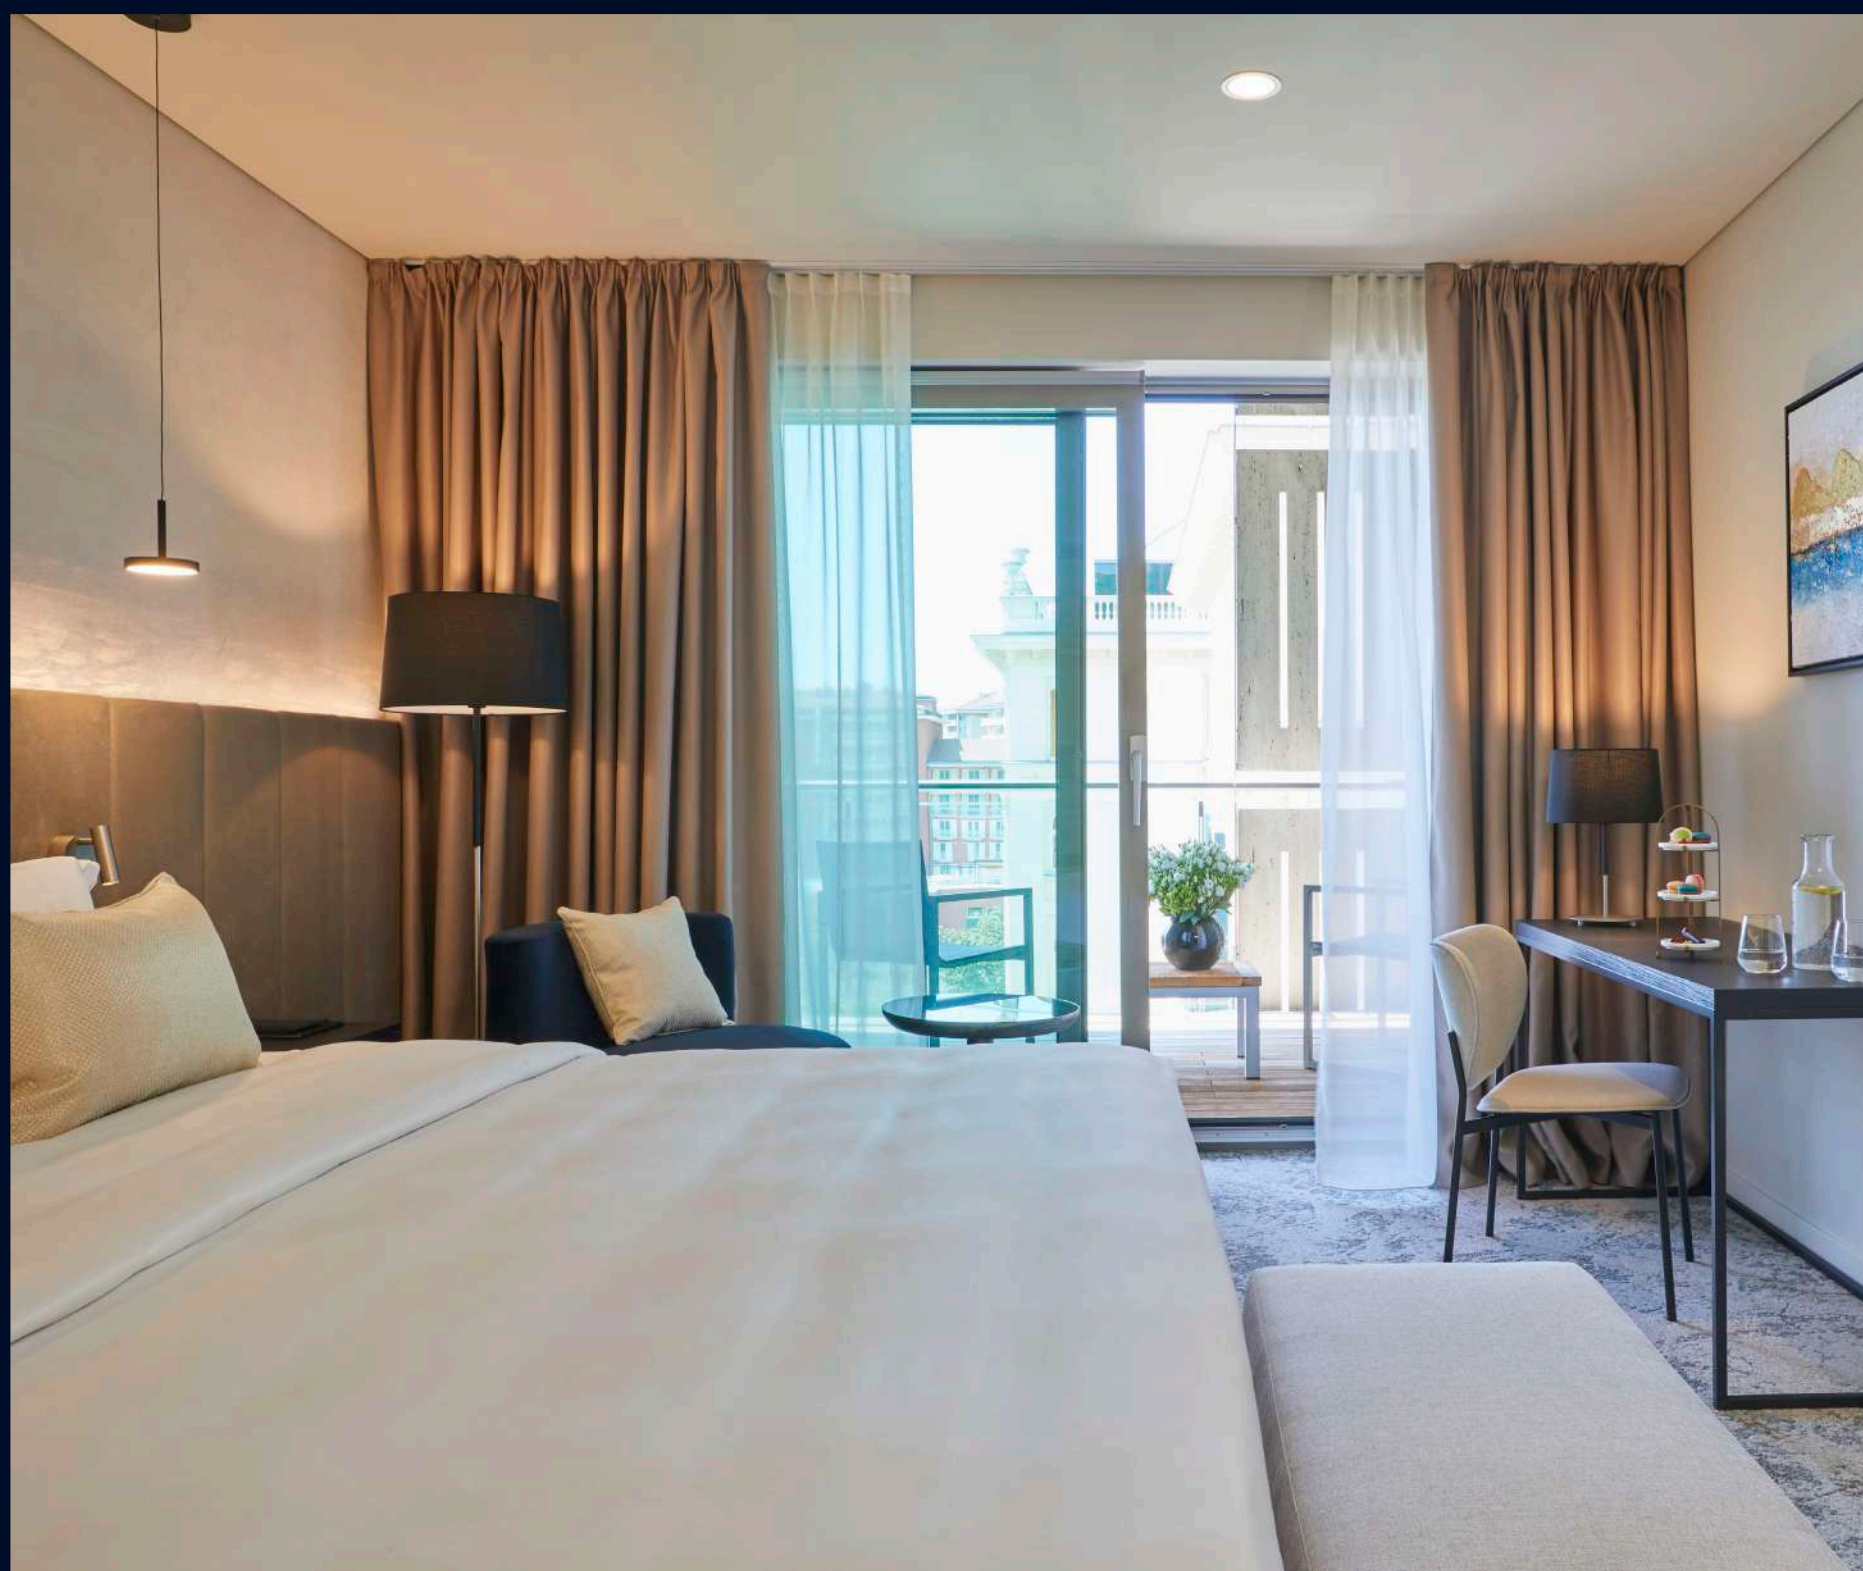

Room features & amenities:

- ◆ Safe
- ◆ Working desk
- ◆ Flat-screen TV
- ◆ Bathroom: Bathtub or Shower
- ◆ Smoking rooms upon request
- ◆ No extra bed allowed

Superior Room

View: Inner courtyard

Location: Modern part of the hotel

Size: 30 – 35 sq m

Bed: King bed

Number of rooms: 36

Décor: Modern

Maximum occupancy: 2 adults

Room features & amenities:

- ◆ Safe
- ◆ Working desk
- ◆ Flat-screen TV
- ◆ Bathroom: Bathtub or Shower
- ◆ Smoking rooms upon request
- ◆ No extra bed allowed
- ◆ Balcony

Superior Room

View: Inner courtyard
Location: Modern part of the hotel
Size: 30 – 35 sq m
Bed: Twin bed
Number of rooms: 12
Décor: Modern

Maximum occupancy: 2 adults

Room features & amenities:

- ♦ Safe
- ♦ Working desk
- ♦ Flat-screen TV
- ♦ Bathroom: Bathtub or Shower
- ♦ Smoking rooms upon request
- ♦ No extra bed allowed
- ♦ Balcony

Superior Room

Sea view

View: Sea
Location: Traditional part of the hotel
Size: 30 – 35 sq m
Bed: King bed
Number of rooms: 18
Décor: Classic

Maximum occupancy: 2 adults

Room features & amenities:

- ♦ Safe
- ♦ Working desk
- ♦ Flat-screen TV
- ♦ Bathroom: Bathtub or Shower, Bidet
- ♦ Smoking rooms upon request
- ♦ No extra bed allowed
- ♦ Balcony (partially French balcony)