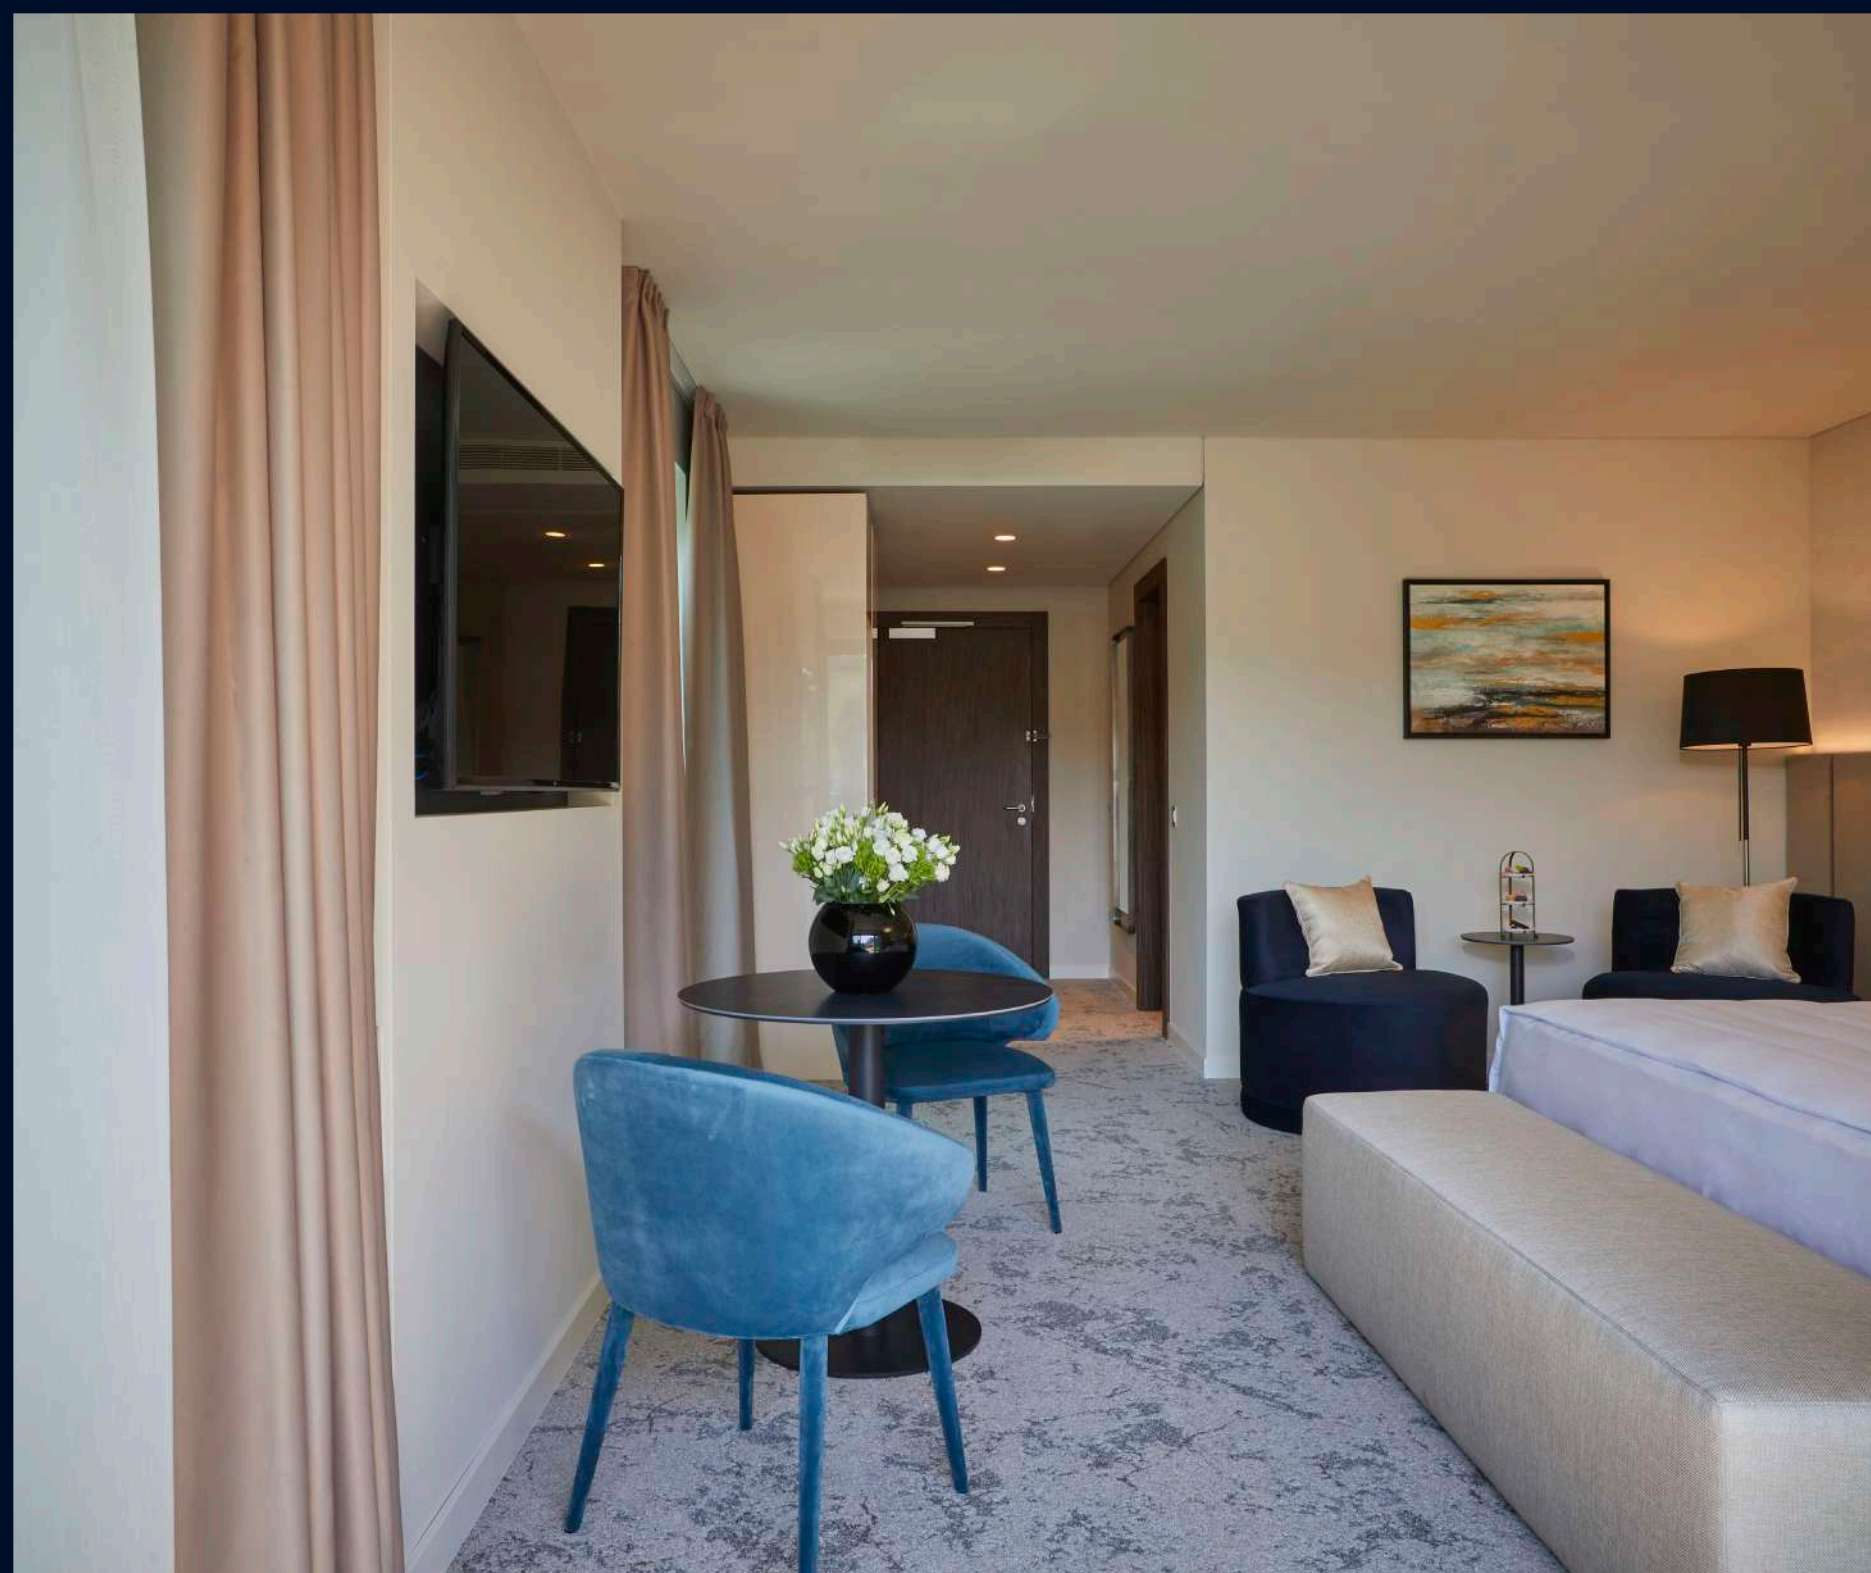

Size: 30 – 35 sq m

Bed: King bed

Number of rooms: 36

Décor: Modern

Maximum occupancy: 2 adults

Room features & amenities:

- ◆ Safe
- ◆ Working desk
- ◆ Flat-screen TV
- ◆ Bathroom: Bathtub or Shower
- ◆ Smoking rooms upon request
- ◆ No extra bed allowed
- ◆ Balcony

Superior Room

View: Inner courtyard
Location: Modern part of the hotel
Size: 30 – 35 sq m
Bed: Twin bed
Number of rooms: 12
Décor: Modern

Maximum occupancy: 2 adults

Room features & amenities:

- ♦ Safe
- ♦ Working desk
- ♦ Flat-screen TV
- ♦ Bathroom: Bathtub or Shower
- ♦ Smoking rooms upon request
- ♦ No extra bed allowed
- ♦ Balcony

Superior Room

Sea view

View: Sea
Location: Traditional part of the hotel
Size: 30 – 35 sq m
Bed: King bed
Number of rooms: 18
Décor: Classic

Maximum occupancy: 2 adults

Room features & amenities:

- ♦ Safe
- ♦ Working desk
- ♦ Flat-screen TV
- ♦ Bathroom: Bathtub or Shower, Bidet
- ♦ Smoking rooms upon request
- ♦ No extra bed allowed
- ♦ Balcony (partially French balcony)

Deluxe Room

Sea view

View: Sea

Location: Traditional & Modern part of the hotel

Size: 40 sqm

Bed: King bed

Number of rooms: 17

Décor: Modern or Classic