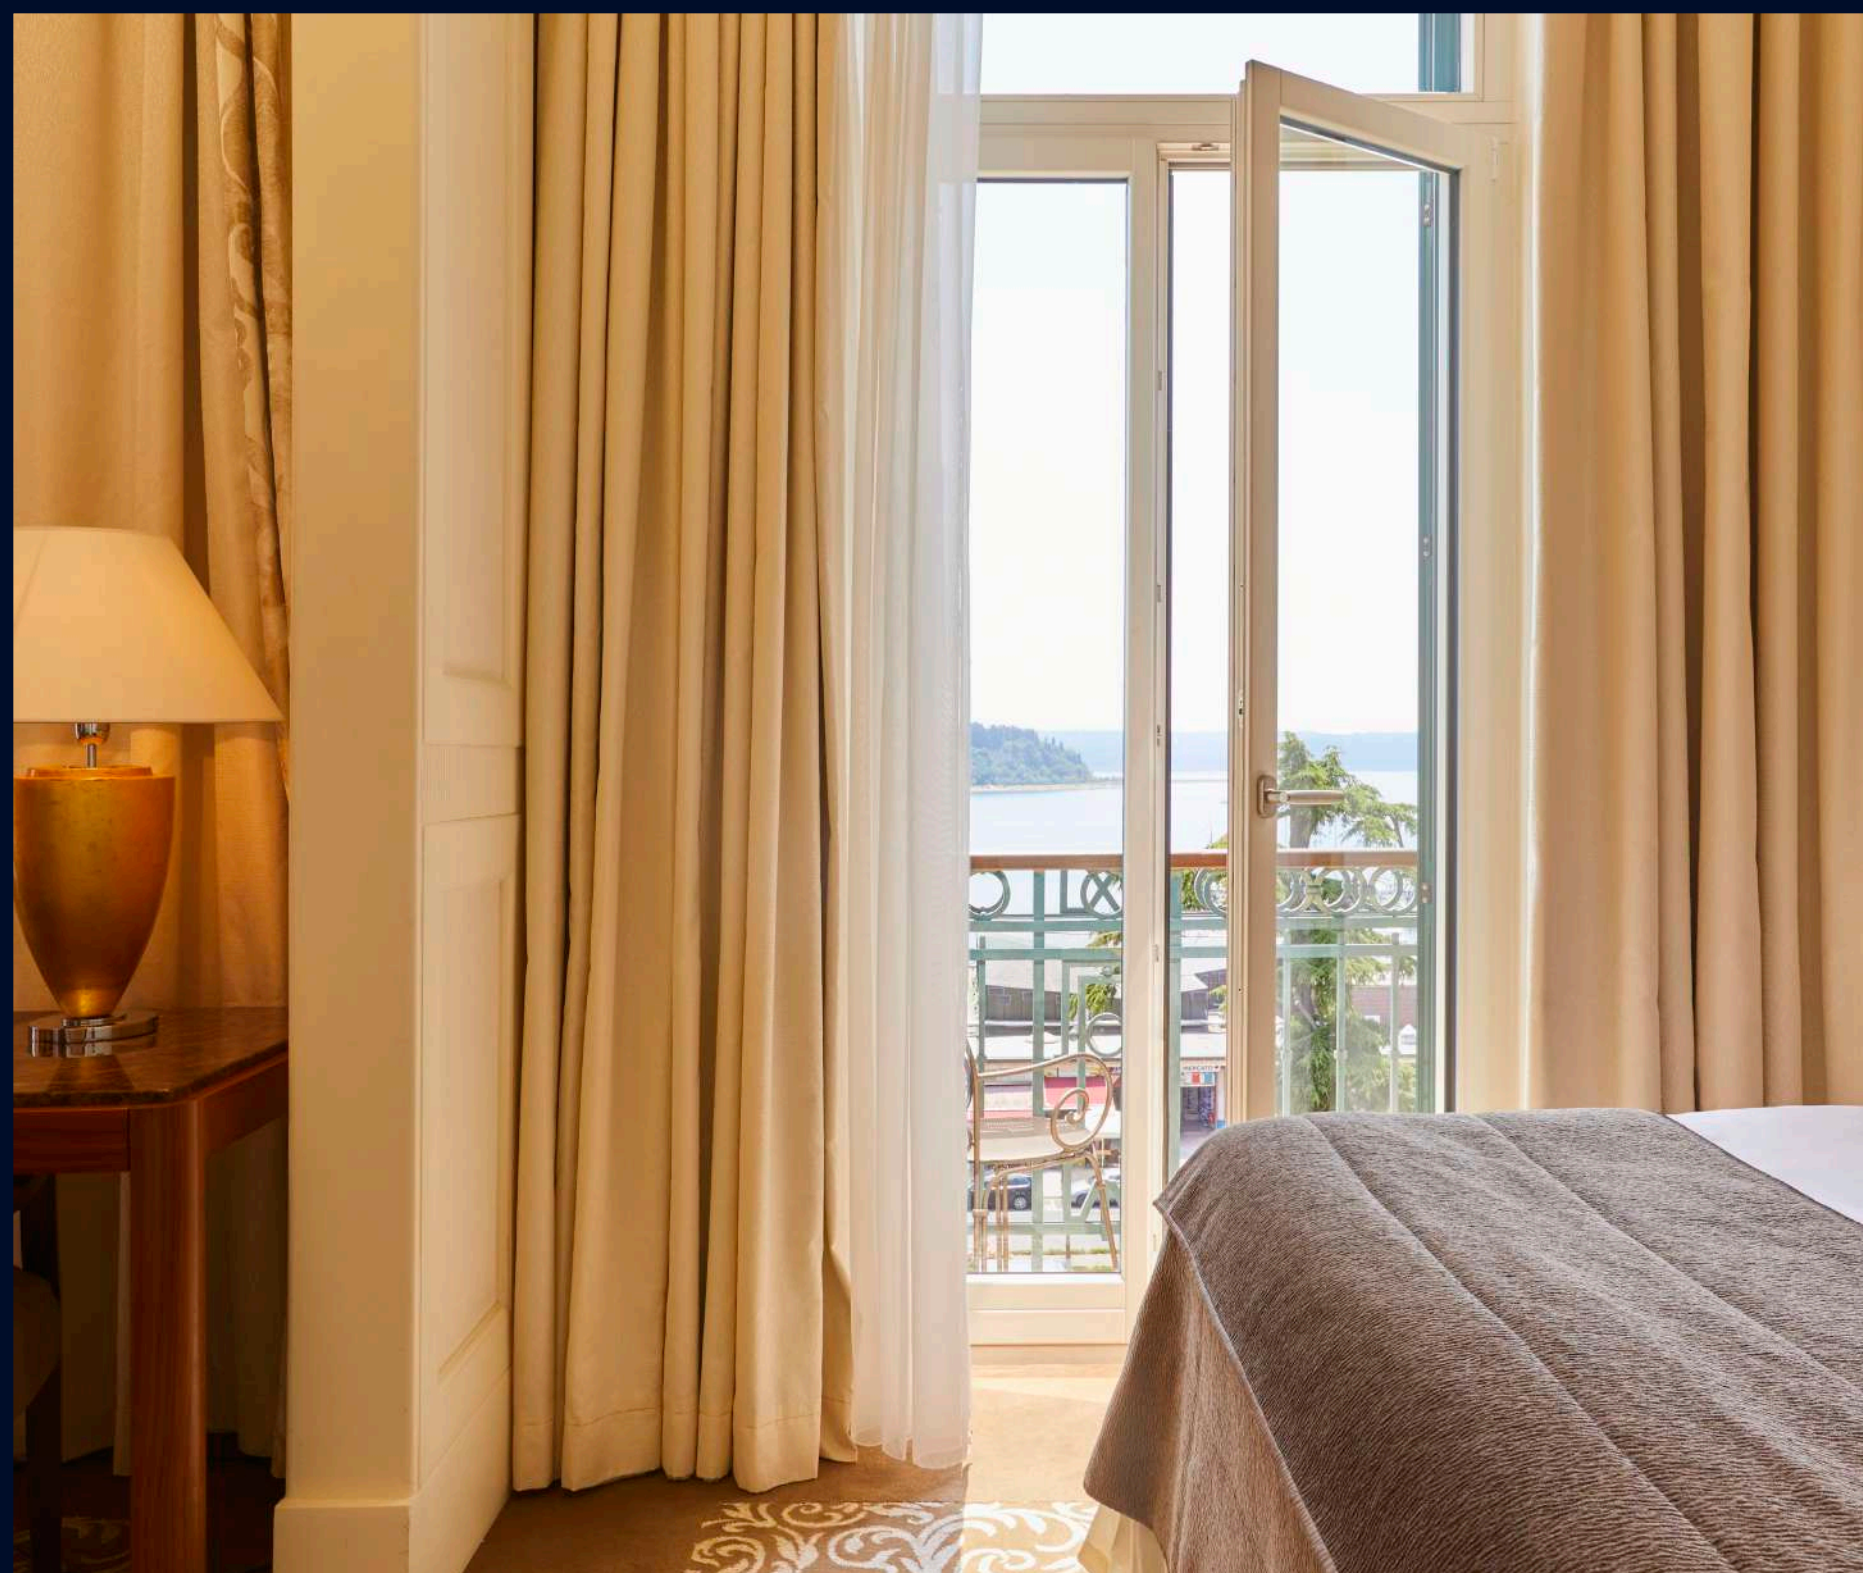

Size: 30 – 35 sq m

Bed: King bed

Number of rooms: 36

Décor: Modern

Maximum occupancy: 2 adults

Room features & amenities:

- ◆ Safe
- ◆ Working desk
- ◆ Flat-screen TV
- ◆ Bathroom: Bathtub or Shower
- ◆ Smoking rooms upon request
- ◆ No extra bed allowed
- ◆ Balcony

Superior Room

Sea view

View: Sea
Location: Traditional part of the hotel
Size: 30 – 35 sq m
Bed: King bed
Number of rooms: 18
Décor: Classic

Maximum occupancy: 2 adults

Room features & amenities:

- ♦ Safe
- ♦ Working desk
- ♦ Flat-screen TV
- ♦ Bathroom: Bathtub or Shower, Bidet
- ♦ Smoking rooms upon request
- ♦ No extra bed allowed
- ♦ Balcony (partially French balcony)