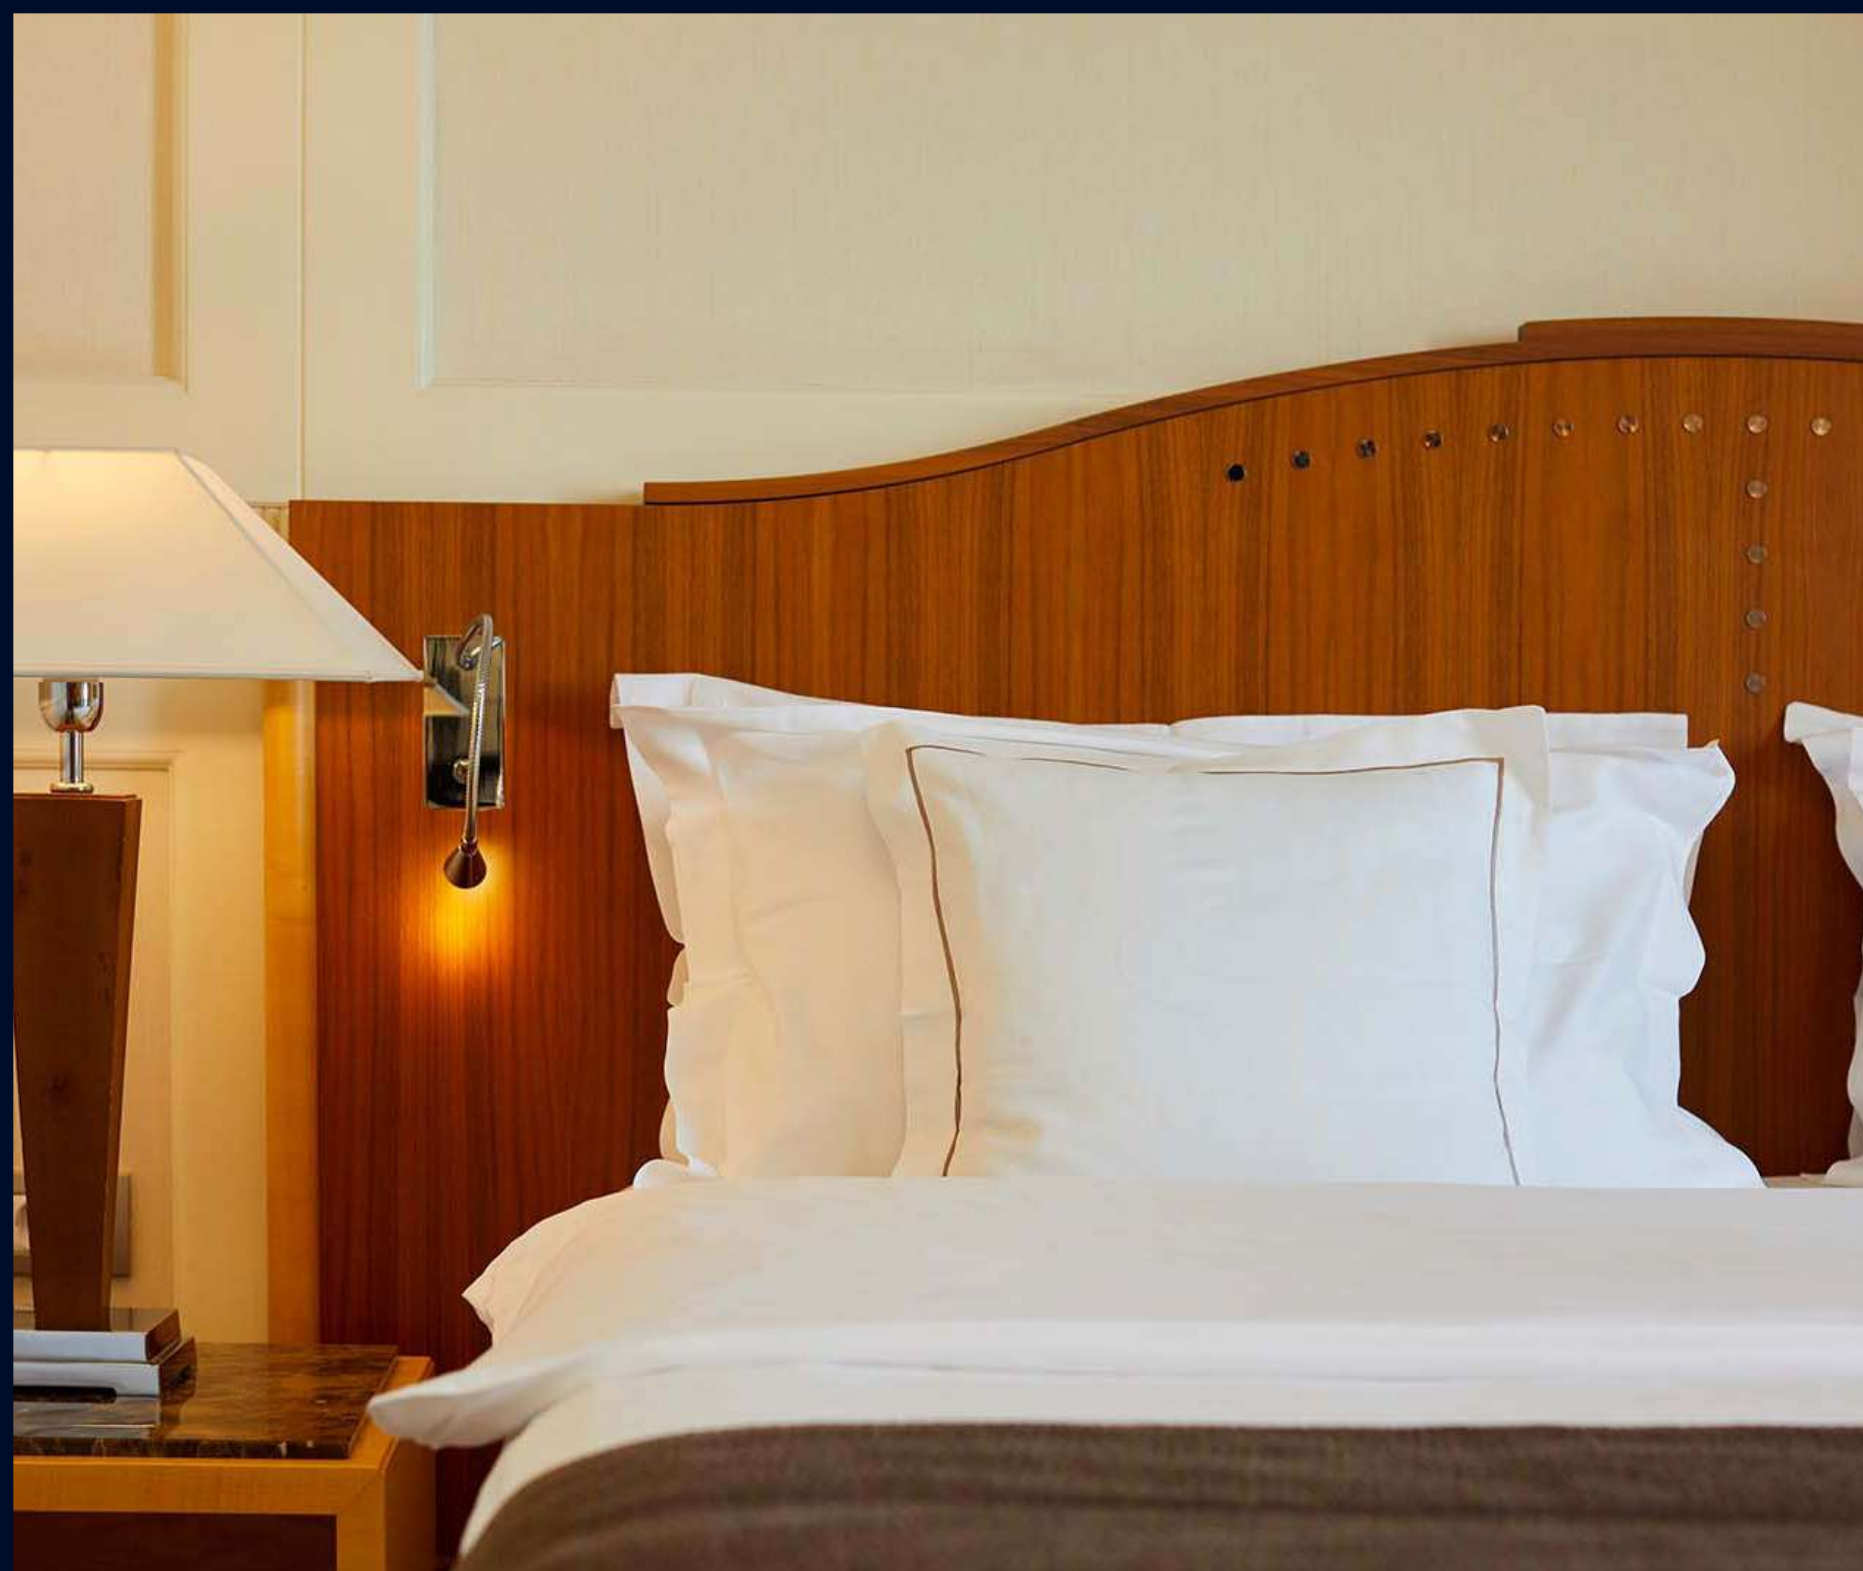

Classic Room

View: Inner courtyard

Location: Traditional part of the hotel

Size: 30 – 35 sq m

Bed: King, or Twin bed

Number of rooms: 55 (31 King bed, 2 Twin bed &

22 convertible King or Twin bed

Décor: Classic

Maximum occupancy: 2 adults

Room features & amenities:

- Safe
- Working desk
- Flat-screen TV
- Bathroom: Bathtub or Shower
- Smoking rooms upon request
- No extra bed allowed